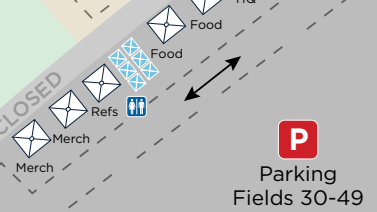

KEY

- 11v11 FIELDS ●
- 9v9 FIELDS ●
- 7v7 FIELDS ●
- RESTROOMS
- RED PARKING P
- BLUE PARKING P
- GREEN PARKING P
- ADA PARKING
- MEDICAL +

FIELDS 30-49

NO PARKING

KEEP OFF

ROAD CLOSED

Parking
Fields 30-49

Enter/Exit

Enter/Exit

Exit/Enter

FIELDS 1-29

MYRTLE AVE

edsoccer.com/spring-classic

Watch for children & park in designated areas. Do not move signs, traffic cones or barriers. No pets. No smoking. No drugs or alcohol. No BBQ's or fires. No weapons or violence. No derogatory, foul or abusive language. Violators will be asked to leave the premises.