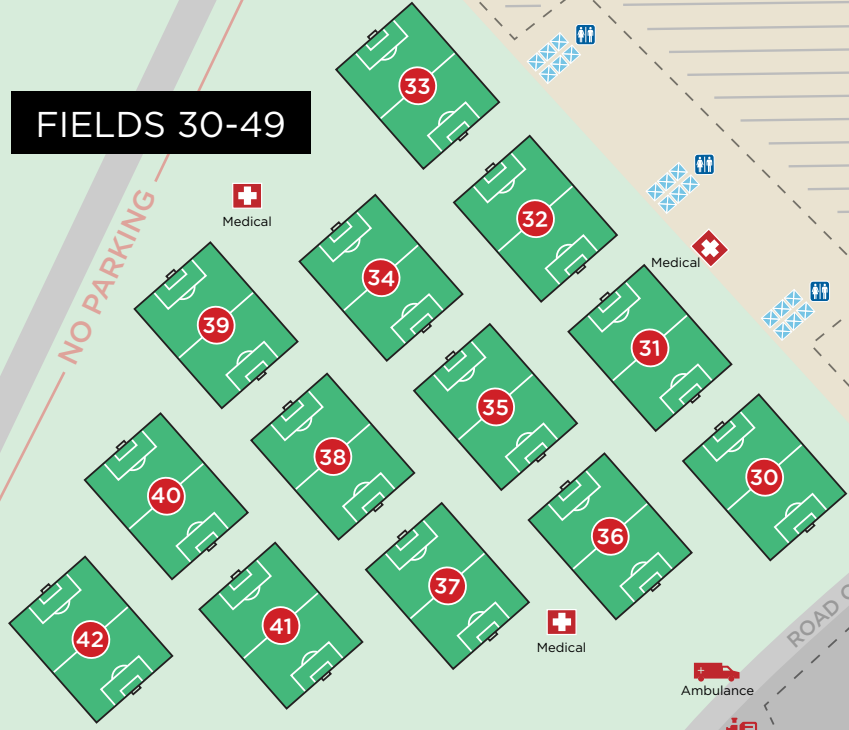

Tuckahoe Turf Farms

EDP Spring Classic | 8U-19U Boys

Saturday & Sunday, March 21-22, 2026

401 North Myrtle, Hammonton, NJ 08037

TO ROUTE 30
→

FLEMING PIKE

UNION ROAD

KEEP OFF

KEY

- 11v11 FIELDS ●
- 9v9 FIELDS ●
- 7v7 FIELDS ●
- RESTROOMS
- RED PARKING P
- BLUE PARKING P
- GREEN PARKING P
- ADA PARKING
- MEDICAL +

FIELDS 30-49

NO PARKING

KEEP OFF

ROAD CLOSED

Parking
Fields 30-49

Enter/Exit

Enter/Exit

Exit/Enter

FIELDS 1-29

MYRTLE AVE

edsoccer.com/spring-classic

Watch for children & park in designated areas. Do not move signs, traffic cones or barriers. No pets. No smoking. No drugs or alcohol. No BBQ's or fires. No weapons or violence. No derogatory, foul or abusive language. Violators will be asked to leave the premises.